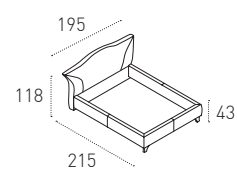

FINITURE FINISHES

LETTO MATRIMONIALE_DOUBLE BED COD. BD438

SOFT TOUCH

6C08
BIANCO
WHITE6C66
CORDA
CORDASOFT TOUCH ANTICATO
AGED SOFT TOUCH6F71
TABACCO
TOBACCO

MISURE SIZE

GIROLETTO_WITH LOW FOOTBOARD

L 195 P 215 H 43 / 118 cm

CONTENITORE_WITH BED CASING

L 195 P 220 H 35 / 118 cm